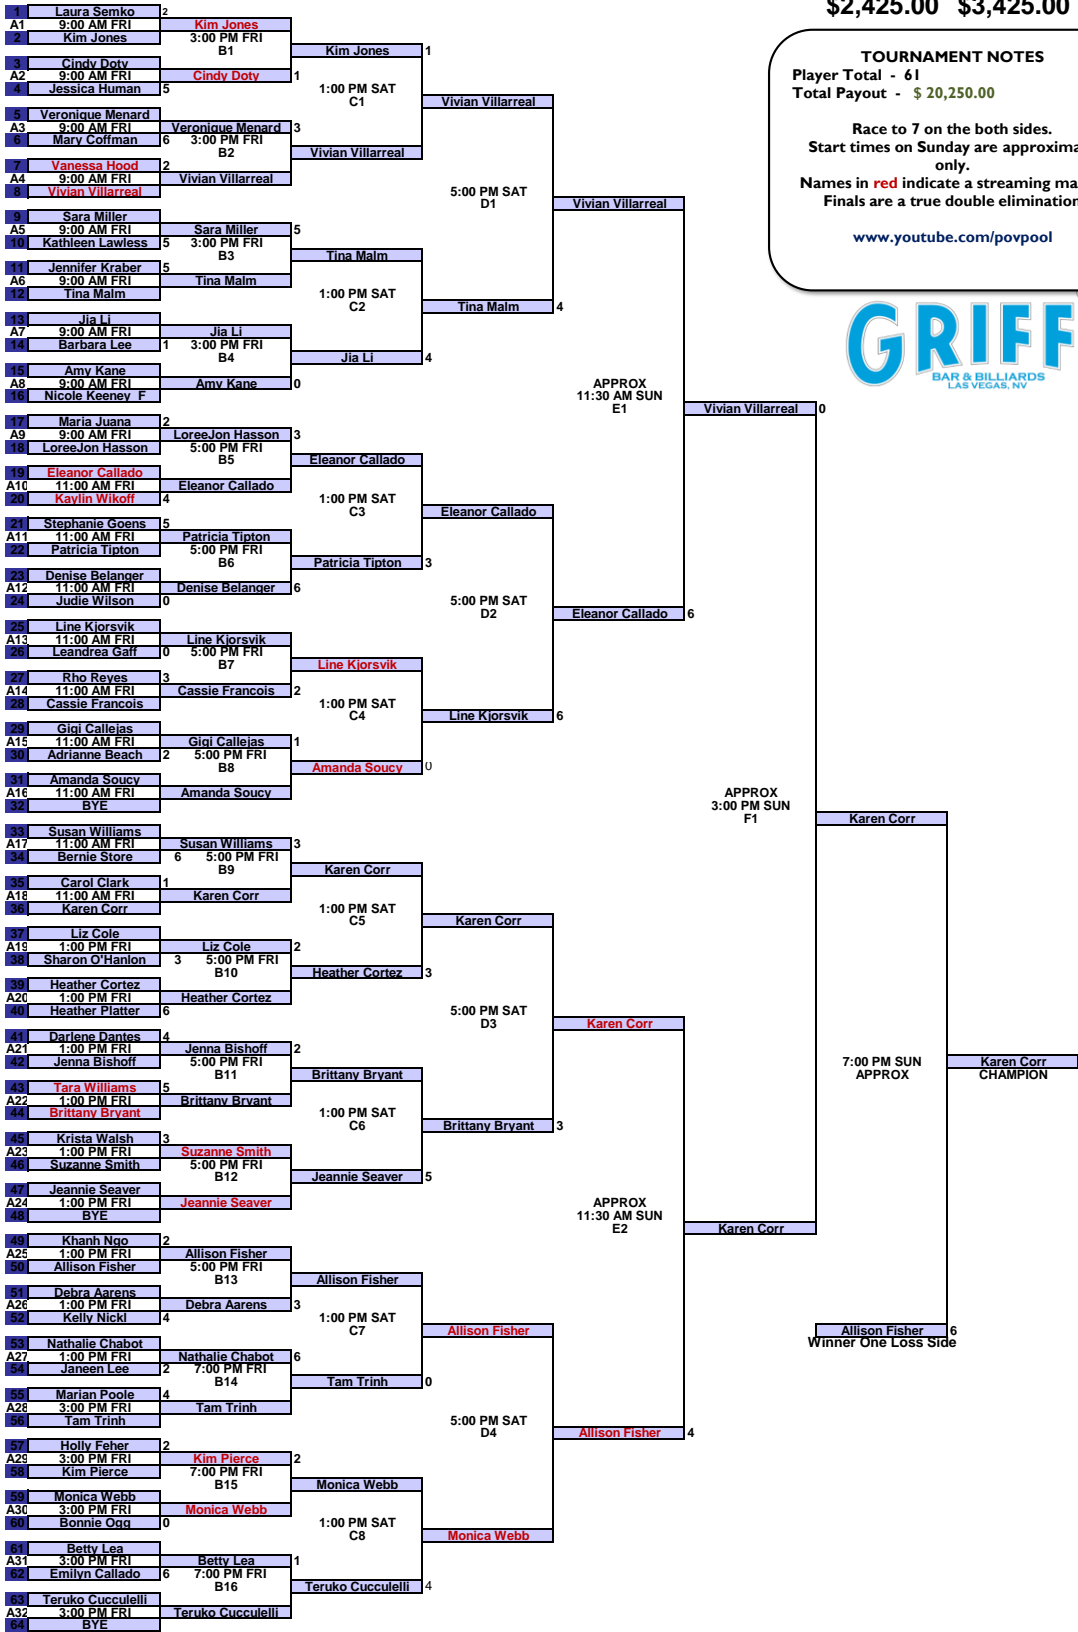

Double Elimination
 Winner on one loss side moves to the Finals
Winners Bracket

2nd **Champion**
\$2,425.00 **\$3,425.00**

TOURNAMENT NOTES
 Player Total - 61
 Total Payout - \$ 20,250.00
 Race to 7 on the both sides.
 Start times on Sunday are approximate only.
 Names in red indicate a streaming match.
 Finals are a true double elimination
www.youtube.com/povpool